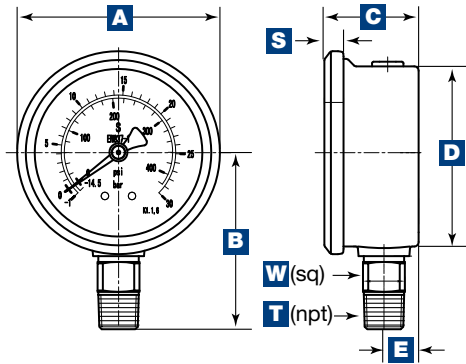

DIMENSIONS

2-1/2" MPG Model A

2-1/2" MPG Model D & E

2-1/2" MPG Model B

4" MPG Model A

Size	Weight	A	B	C	D	E	G	H	J	M	N	S	T	W
2-1/2"	0.42 lbs	2.5"	2.13"	1.26"	2.44"	0.51"	2.13"	--	0.14"	3.35"	2.95"	0.26"	1/4"	0.55"
4"	1.76 lbs	4"	3.41"	1.89"	3.99"	0.61"	3.13"	1.18"	0.19"	5.20"	4.57"	0.31"	1/2"	0.87"

Size	Weight	A	B	C	E	G	S	W
SAE-4 2-1/2"	0.51 lbs	2.5"	2.41"	1.23"	0.51"	2.41"	0.24"	0.55"

- "A" nominal size
- T = 7/16" - 20" SAE Connection, Supplied with Viton o-ring, hex nut, and washer