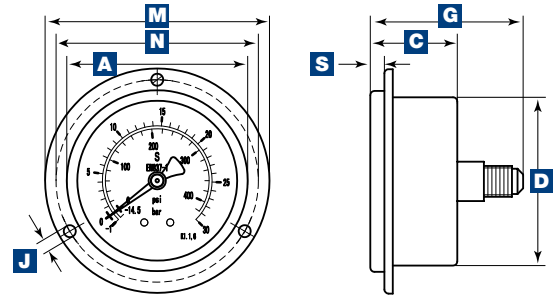

DIMENSIONS

2-1/2" MPG Model A

2-1/2" MPG Model D & E

2-1/2" MPG Model B

4" MPG Model A

Size	Weight	A	B	C	D	E	G	H	J	M	N	S	T	W
2-1/2"	0.42 lbs	2.5"	2.13"	1.26"	2.44"	0.51"	2.13"	--	0.14"	3.35"	2.95"	0.26"	1/4"	0.55"
4"	1.76 lbs	4"	3.41"	1.89"	3.99"	0.61"	3.13"	1.18"	0.19"	5.20"	4.57"	0.31"	1/2"	0.87"

Size	Weight	A	B	C	E	G	S	W
SAE-4 2-1/2"	0.51 lbs	2.5"	2.41"	1.23"	0.51"	2.41"	0.24"	0.55"

- "A" nominal size
- T = 7/16" - 20" SAE Connection, Supplied with Viton o-ring, hex nut, and washer