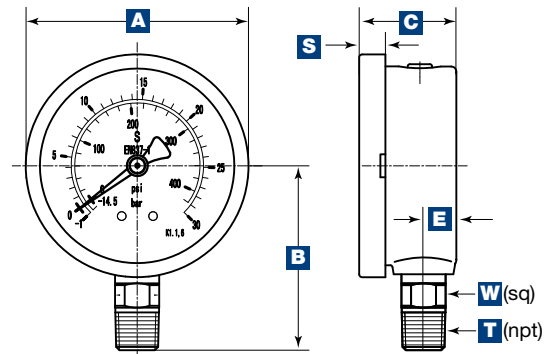

DIMENSIONS

2-1/2" MPG Model A

2-1/2" MPG Model D & E

2-1/2" MPG Model B

4" MPG Model A

Size	Weight	A	B	C	D	E	G	H	J	M	N	S	T	W
2-1/2"	0.42 lbs	2.5"	2.13"	1.26"	2.44"	0.51"	2.13"	--	0.14"	3.35"	2.95"	0.26"	1/4"	0.55"
4"	1.76 lbs	4"	3.41"	1.89"	3.99"	0.61"	3.13"	1.18"	0.19"	5.20"	4.57"	0.31"	1/2"	0.87"

Size	Weight	A	B	C	E	G	S	W
SAE-4 2-1/2"	0.51 lbs	2.5"	2.41"	1.23"	0.51"	2.41"	0.24"	0.55"

- "A" nominal size
- T = 7/16" - 20" SAE Connection, Supplied with Viton o-ring, hex nut, and washer