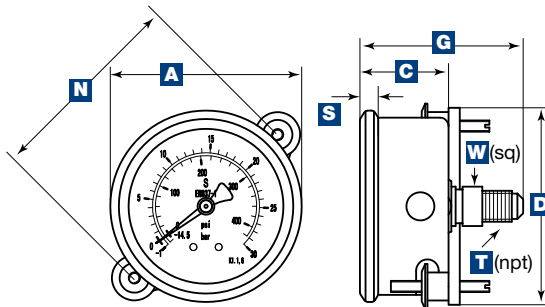

DIMENSIONS

2-1/2" MPG Model A

2-1/2" MPG Model D & E

2-1/2" MPG Model B

4" MPG Model A

Size	Weight	A	B	C	D	E	G	H	J	M	N	S	T	W
2-1/2"	0.42 lbs	2.5"	2.13"	1.26"	2.44"	0.51"	2.13"	--	0.14"	3.35"	2.95"	0.26"	1/4"	0.55"
4"	1.76 lbs	4"	3.41"	1.89"	3.99"	0.61"	3.13"	1.18"	0.19"	5.20"	4.57"	0.31"	1/2"	0.87"

Size	Weight	A	B	C	E	G	S	W
SAE-4 2-1/2"	0.51 lbs	2.5"	2.41"	1.23"	0.51"	2.41"	0.24"	0.55"

- "A" nominal size
- T = 7/16" - 20" SAE Connection, Supplied with Viton o-ring, hex nut, and washer